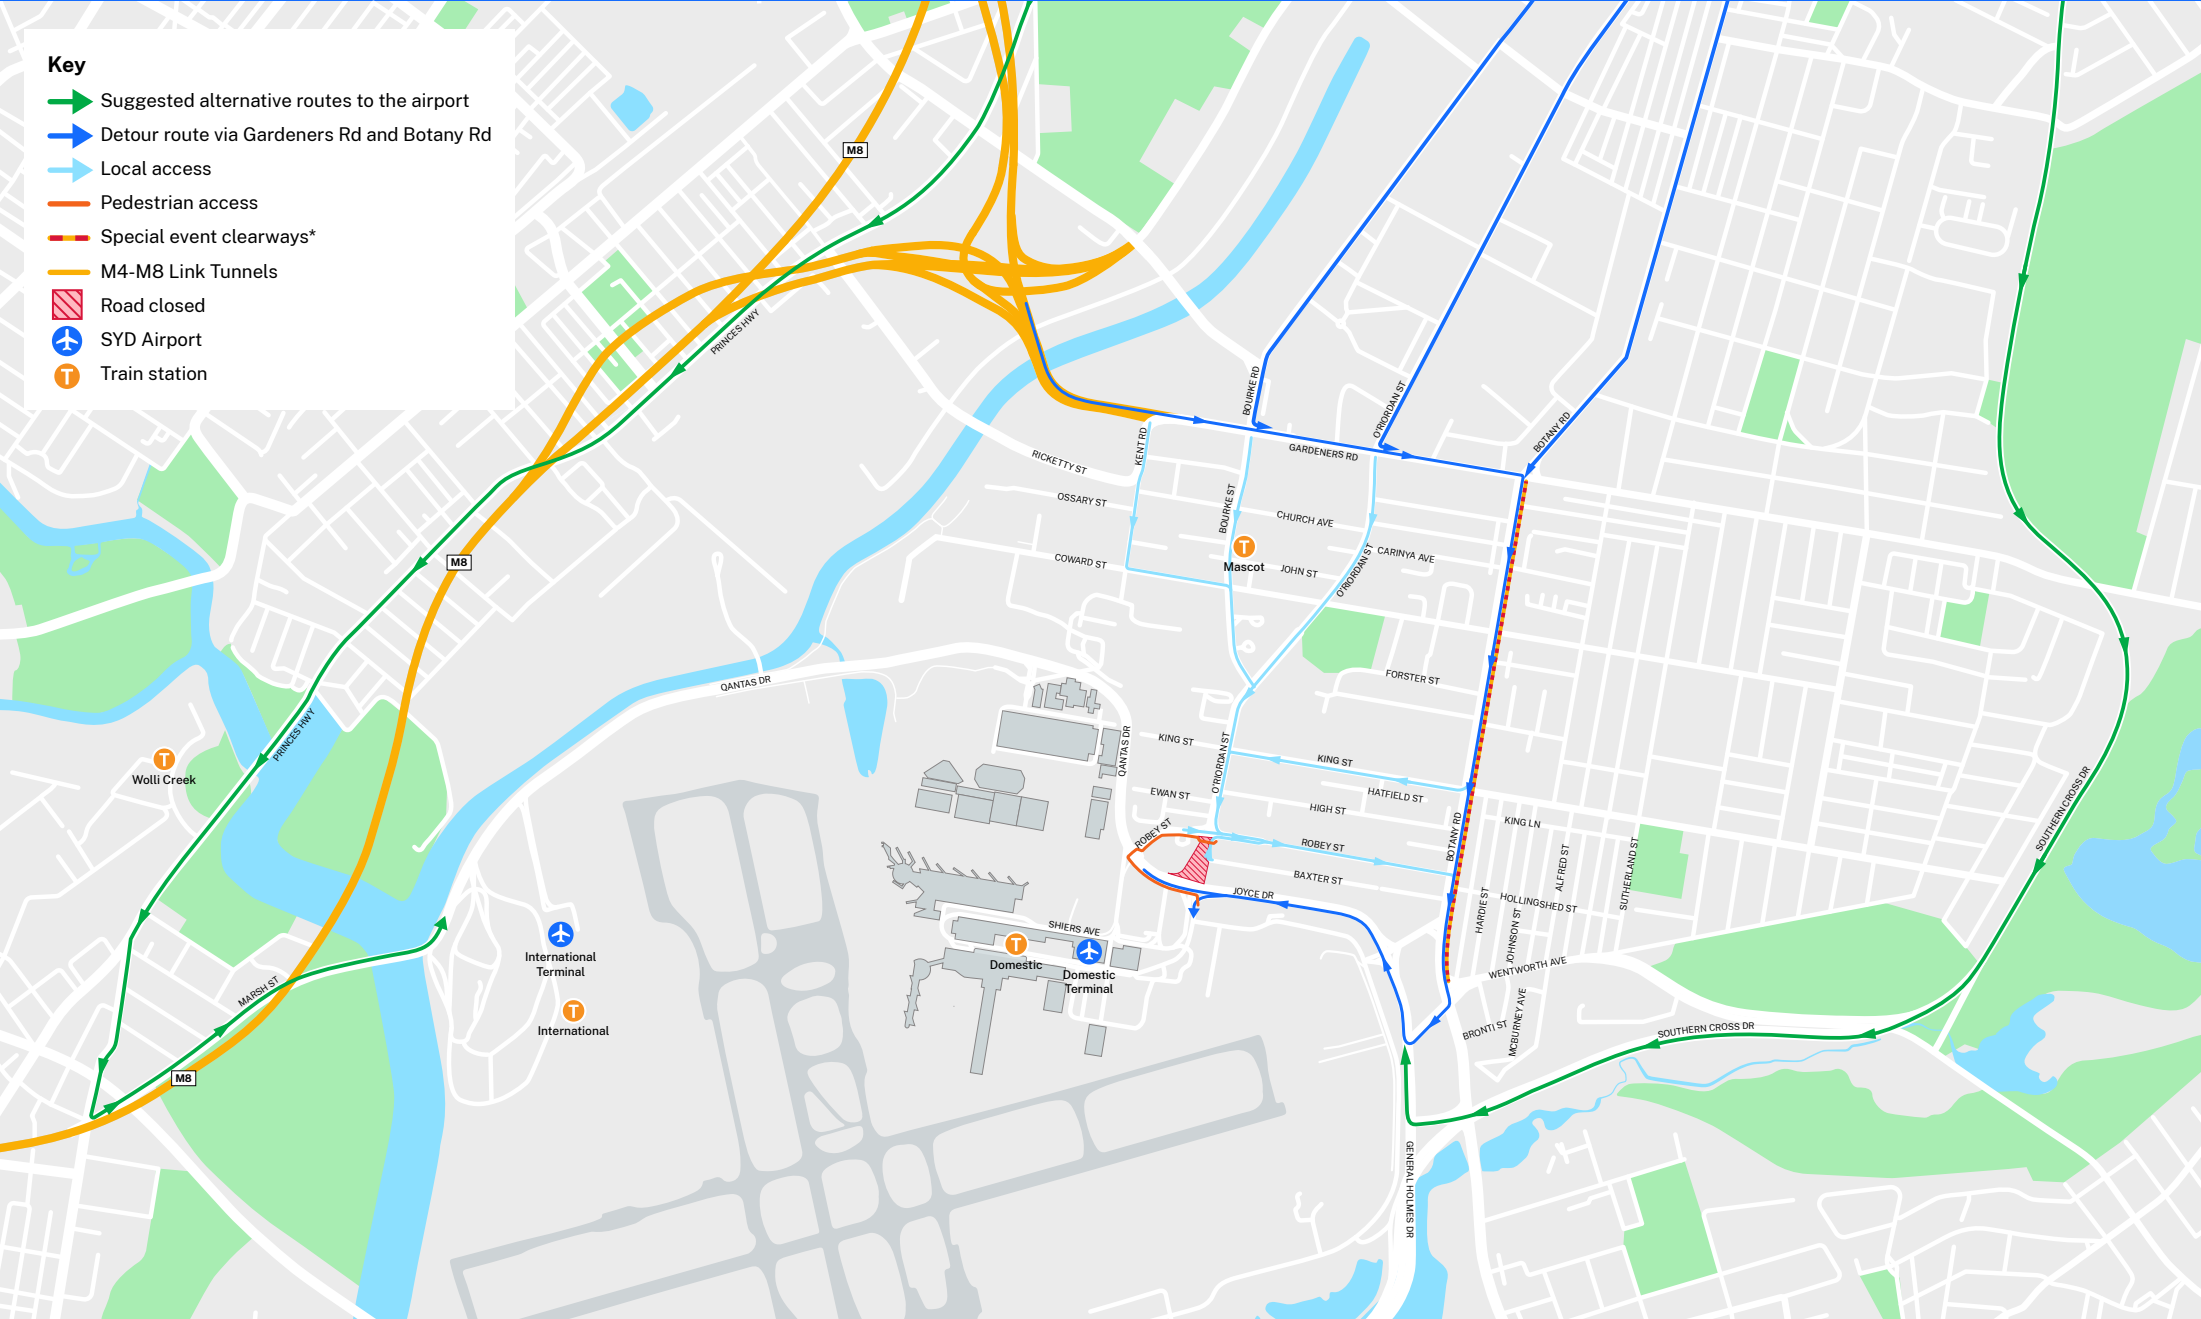

O’Riordan St, Mascot closure | traffic changes around the airport

From 11pm Friday 25 to 5am Monday 28 August 2023

Key

- Suggested alternative routes to the airport
- Detour route via Gardeners Rd and Botany Rd
- Local access
- Pedestrian access
- Special event clearways*
- M4-M8 Link Tunnels
- Road closed
- SYD Airport
- Train station

*Special event clearways are strict no-parking zones and also apply to local residents and Mobility Scheme Parking Permit holders. Vehicles left in clearways will be towed and a fee applies.

Visit [livetraffic.com](https://www.livetraffic.com) for more details.