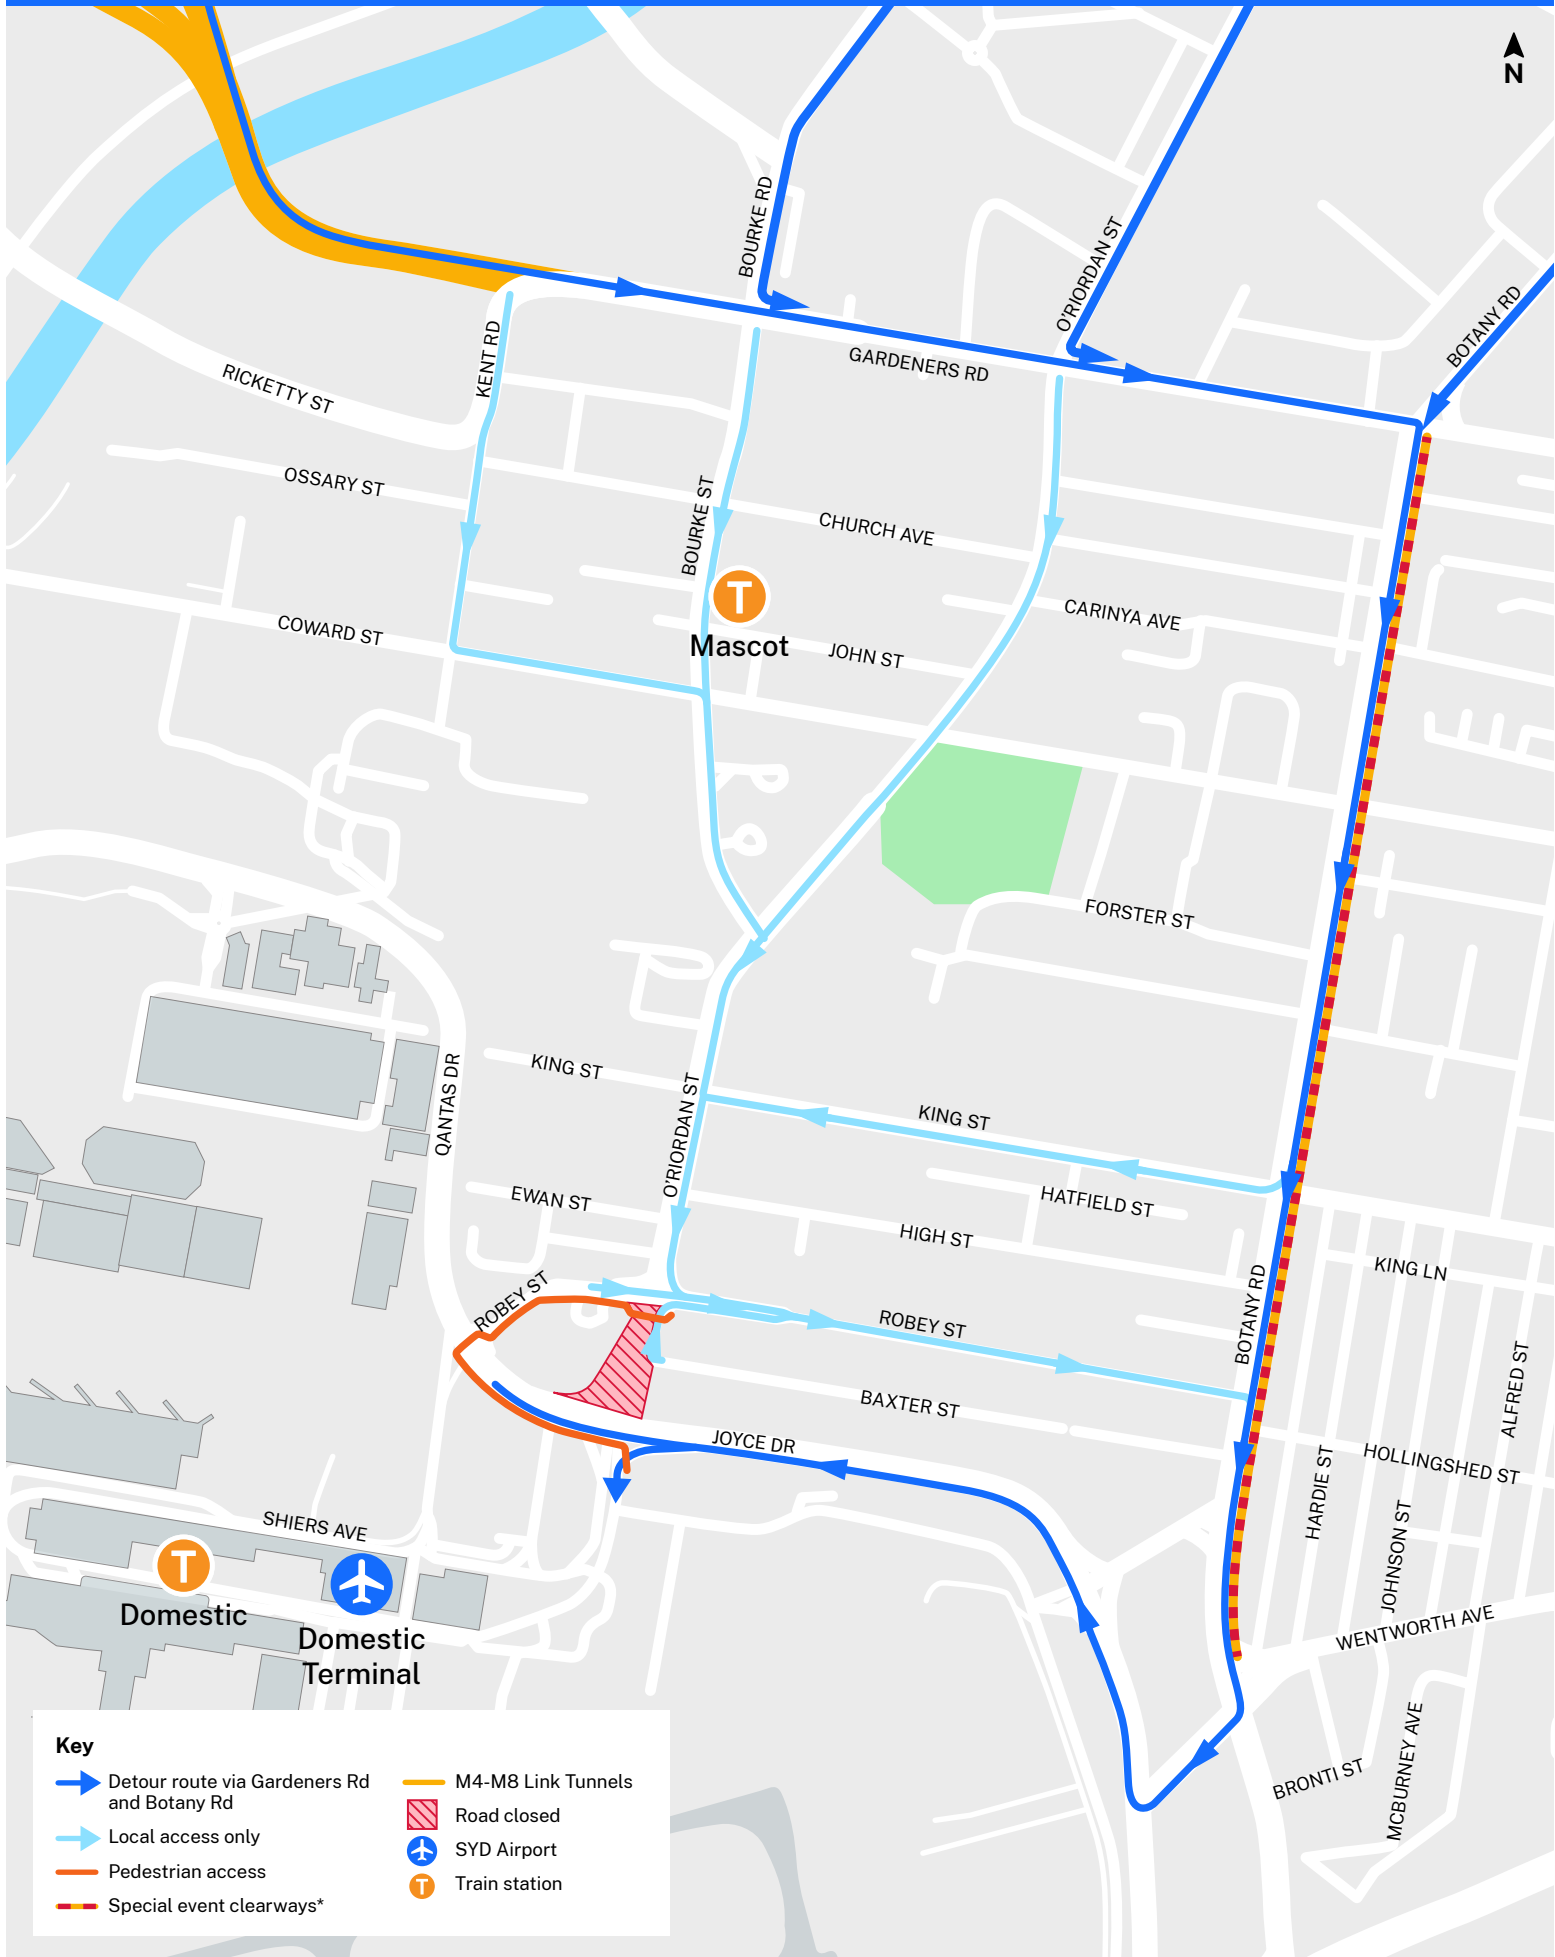

O'Riordan St, Mascot closure | detour route

From 11pm Friday 25 to 5am Monday 28 August 2023

Visit [livetraffic.com](https://www.livetraffic.com) for more details.

*Special event clearways are strict no-parking zones and also apply to local residents and Mobility Scheme Parking Permit holders. Vehicles left in clearways will be towed and a fee applies.