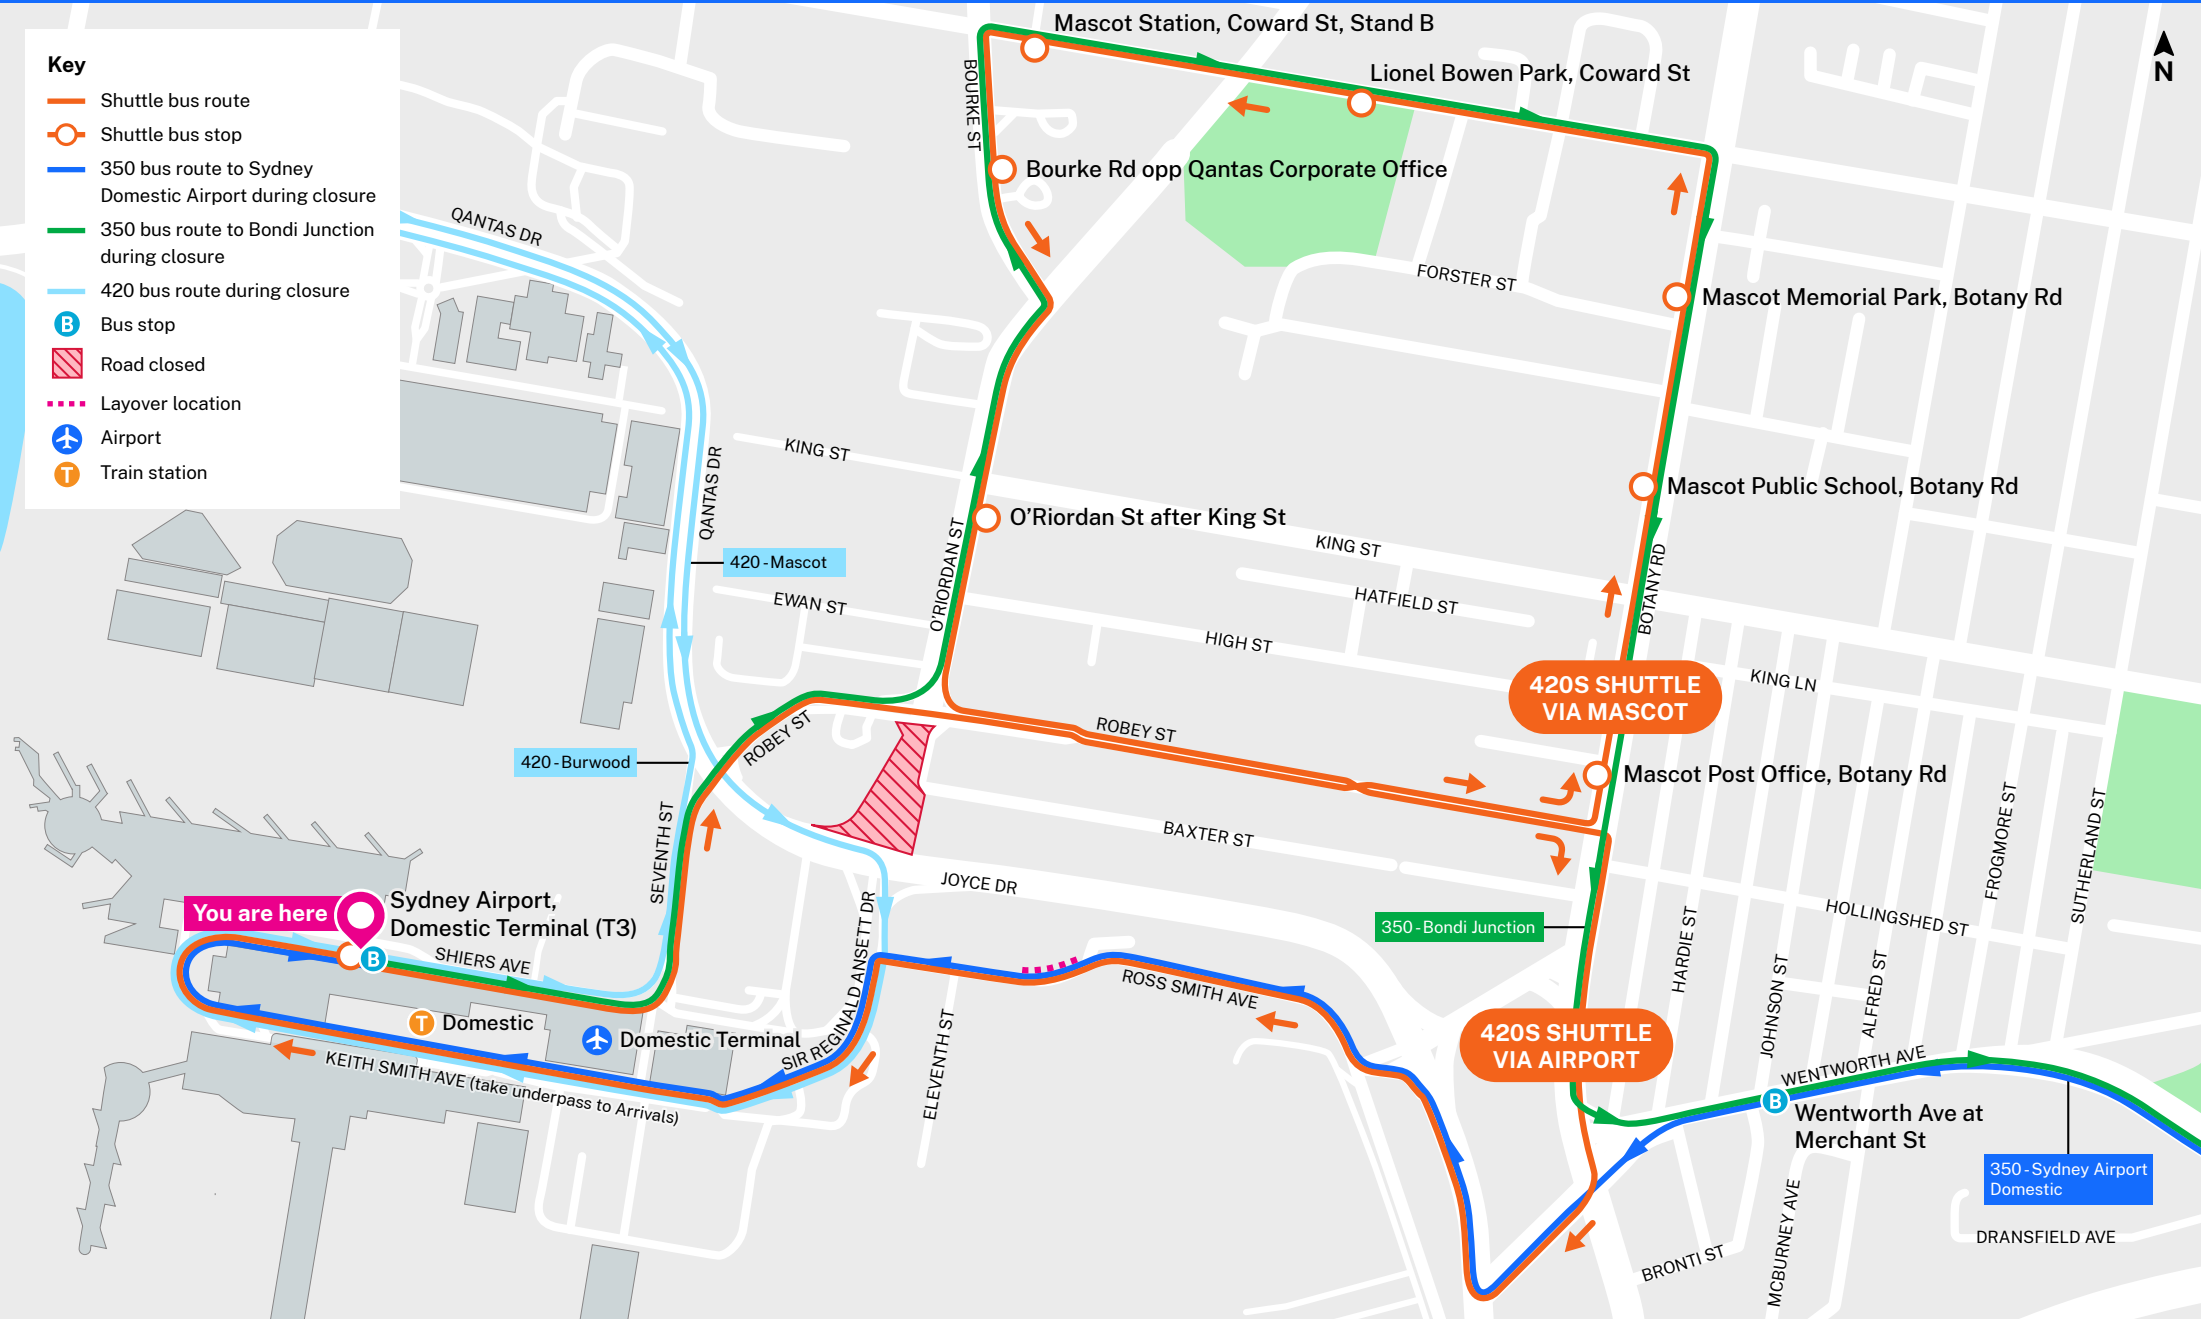

# O'Riordan St, Mascot closure | 420S shuttle bus via Mascot and Sydney Airport Domestic

From 10pm Friday 25 August to 5am Monday 28 August 2023

- Key**
- Shuttle bus route
  - Shuttle bus stop
  - 350 bus route to Sydney Domestic Airport during closure
  - 350 bus route to Bondi Junction during closure
  - 420 bus route during closure
  - Bus stop
  - Road closed
  - Layover location
  - Airport
  - Train station

Visit [livetraffic.com](http://livetraffic.com) for more information about the closure. Plan your trip on public transport at [transportnsw.info](http://transportnsw.info)

GS2667\_V004\_08AUG23