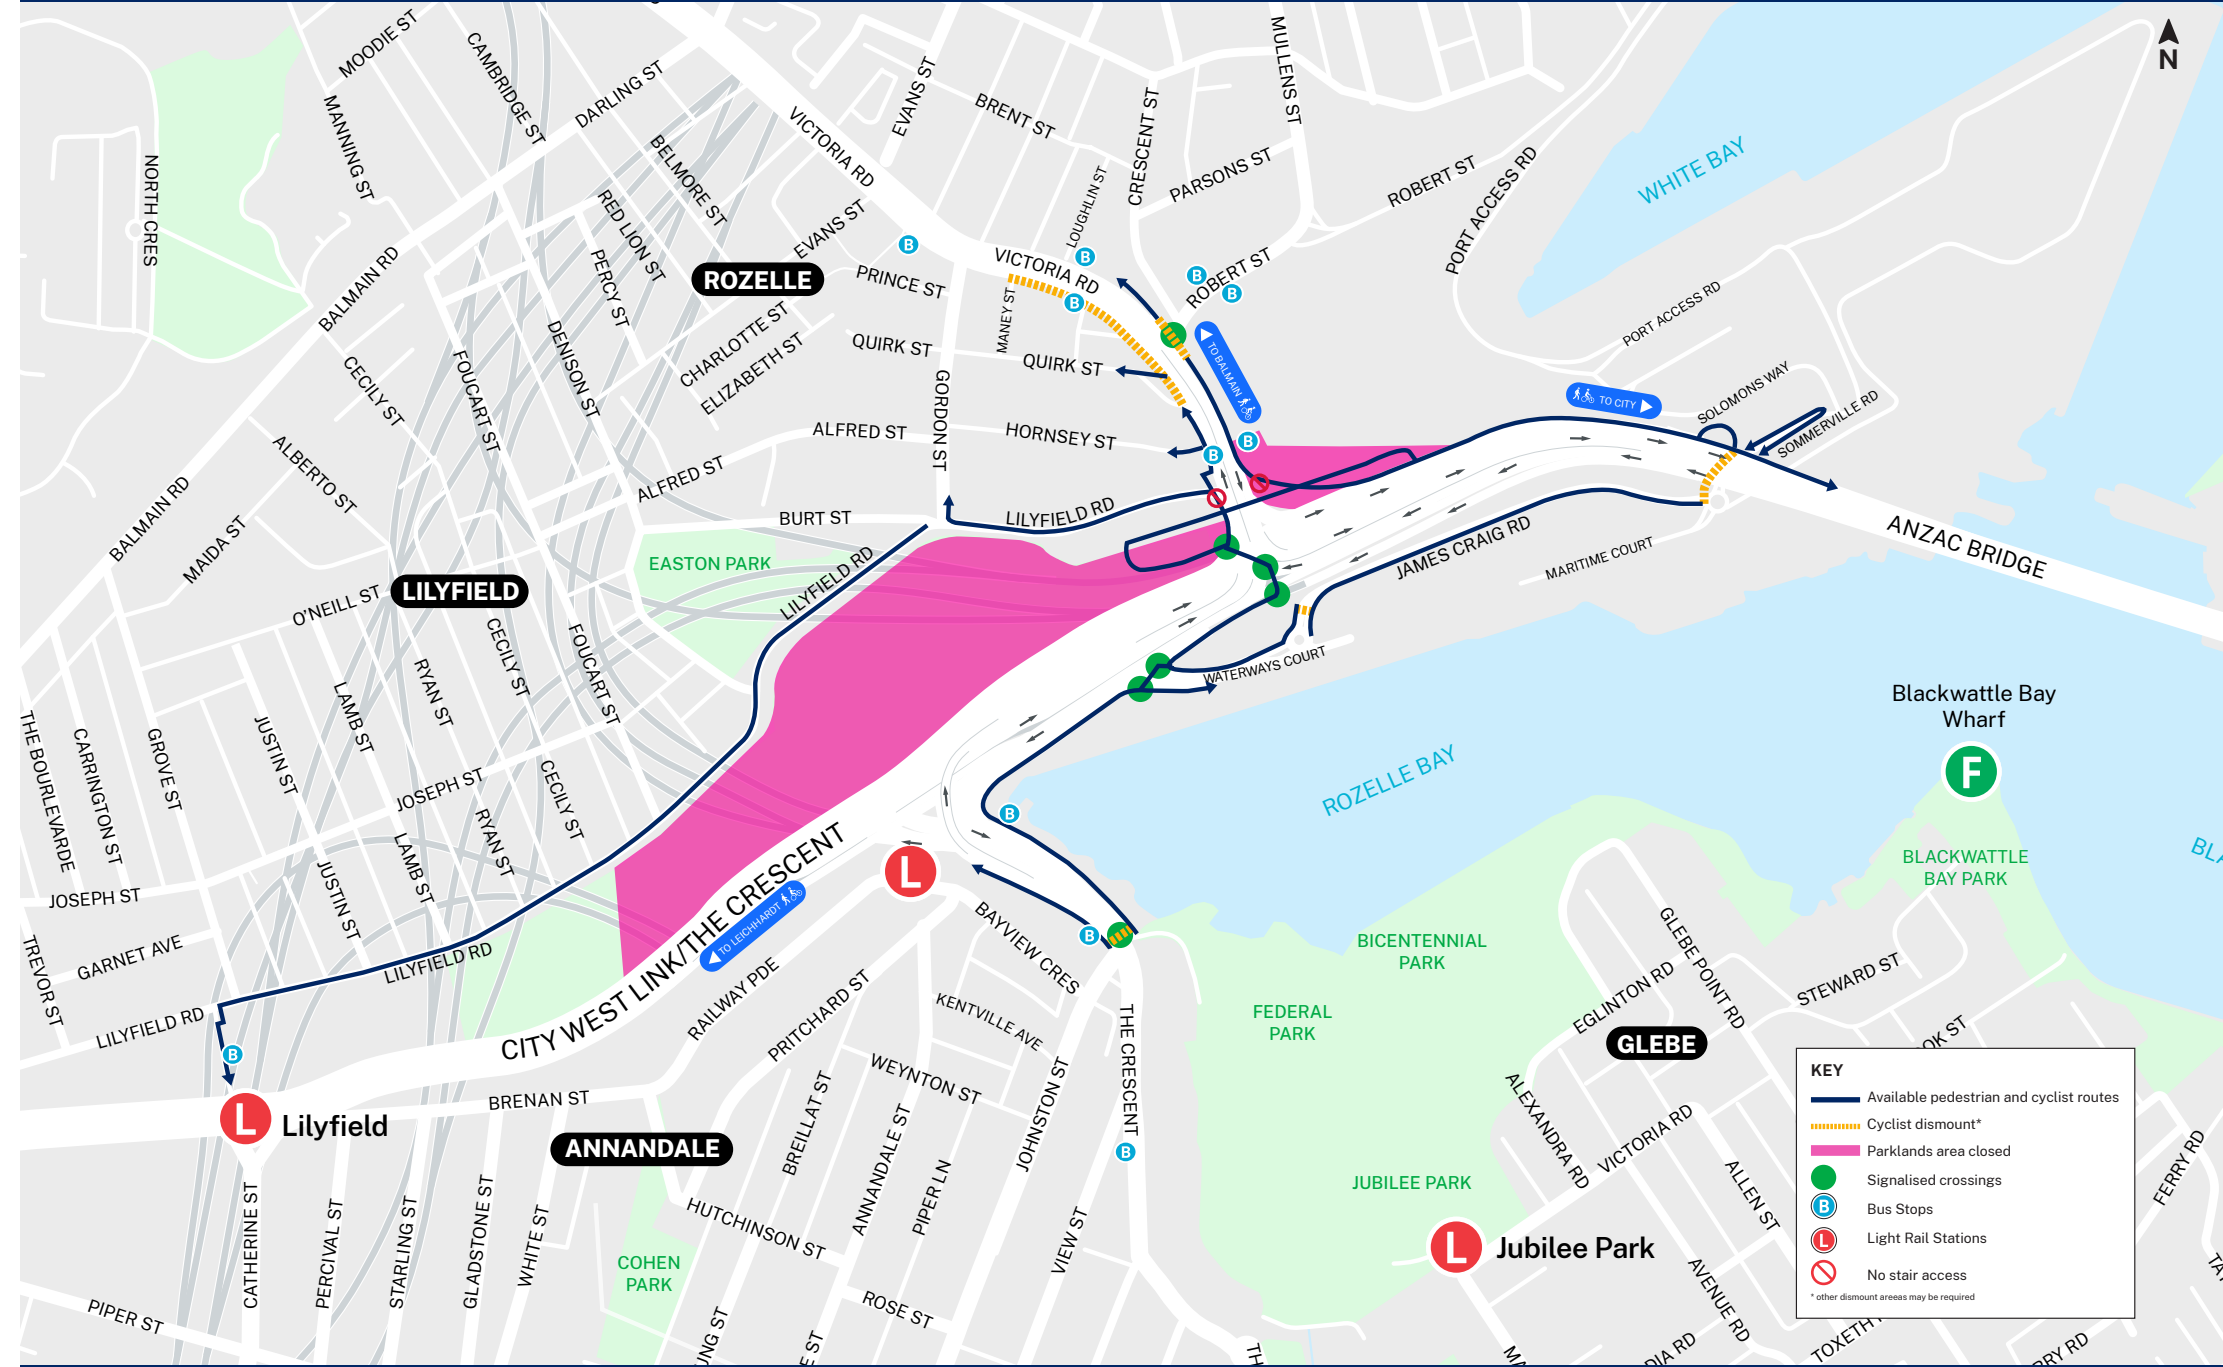

Rozelle Parklands Walking and Cycling Links Re-opening

KEY	
	Available pedestrian and cyclist routes
	Cyclist dismount*
	Parklands area closed
	Signalled crossings
	Bus Stops
	Light Rail Stations
	No stair access
* other dismount areas may be required	