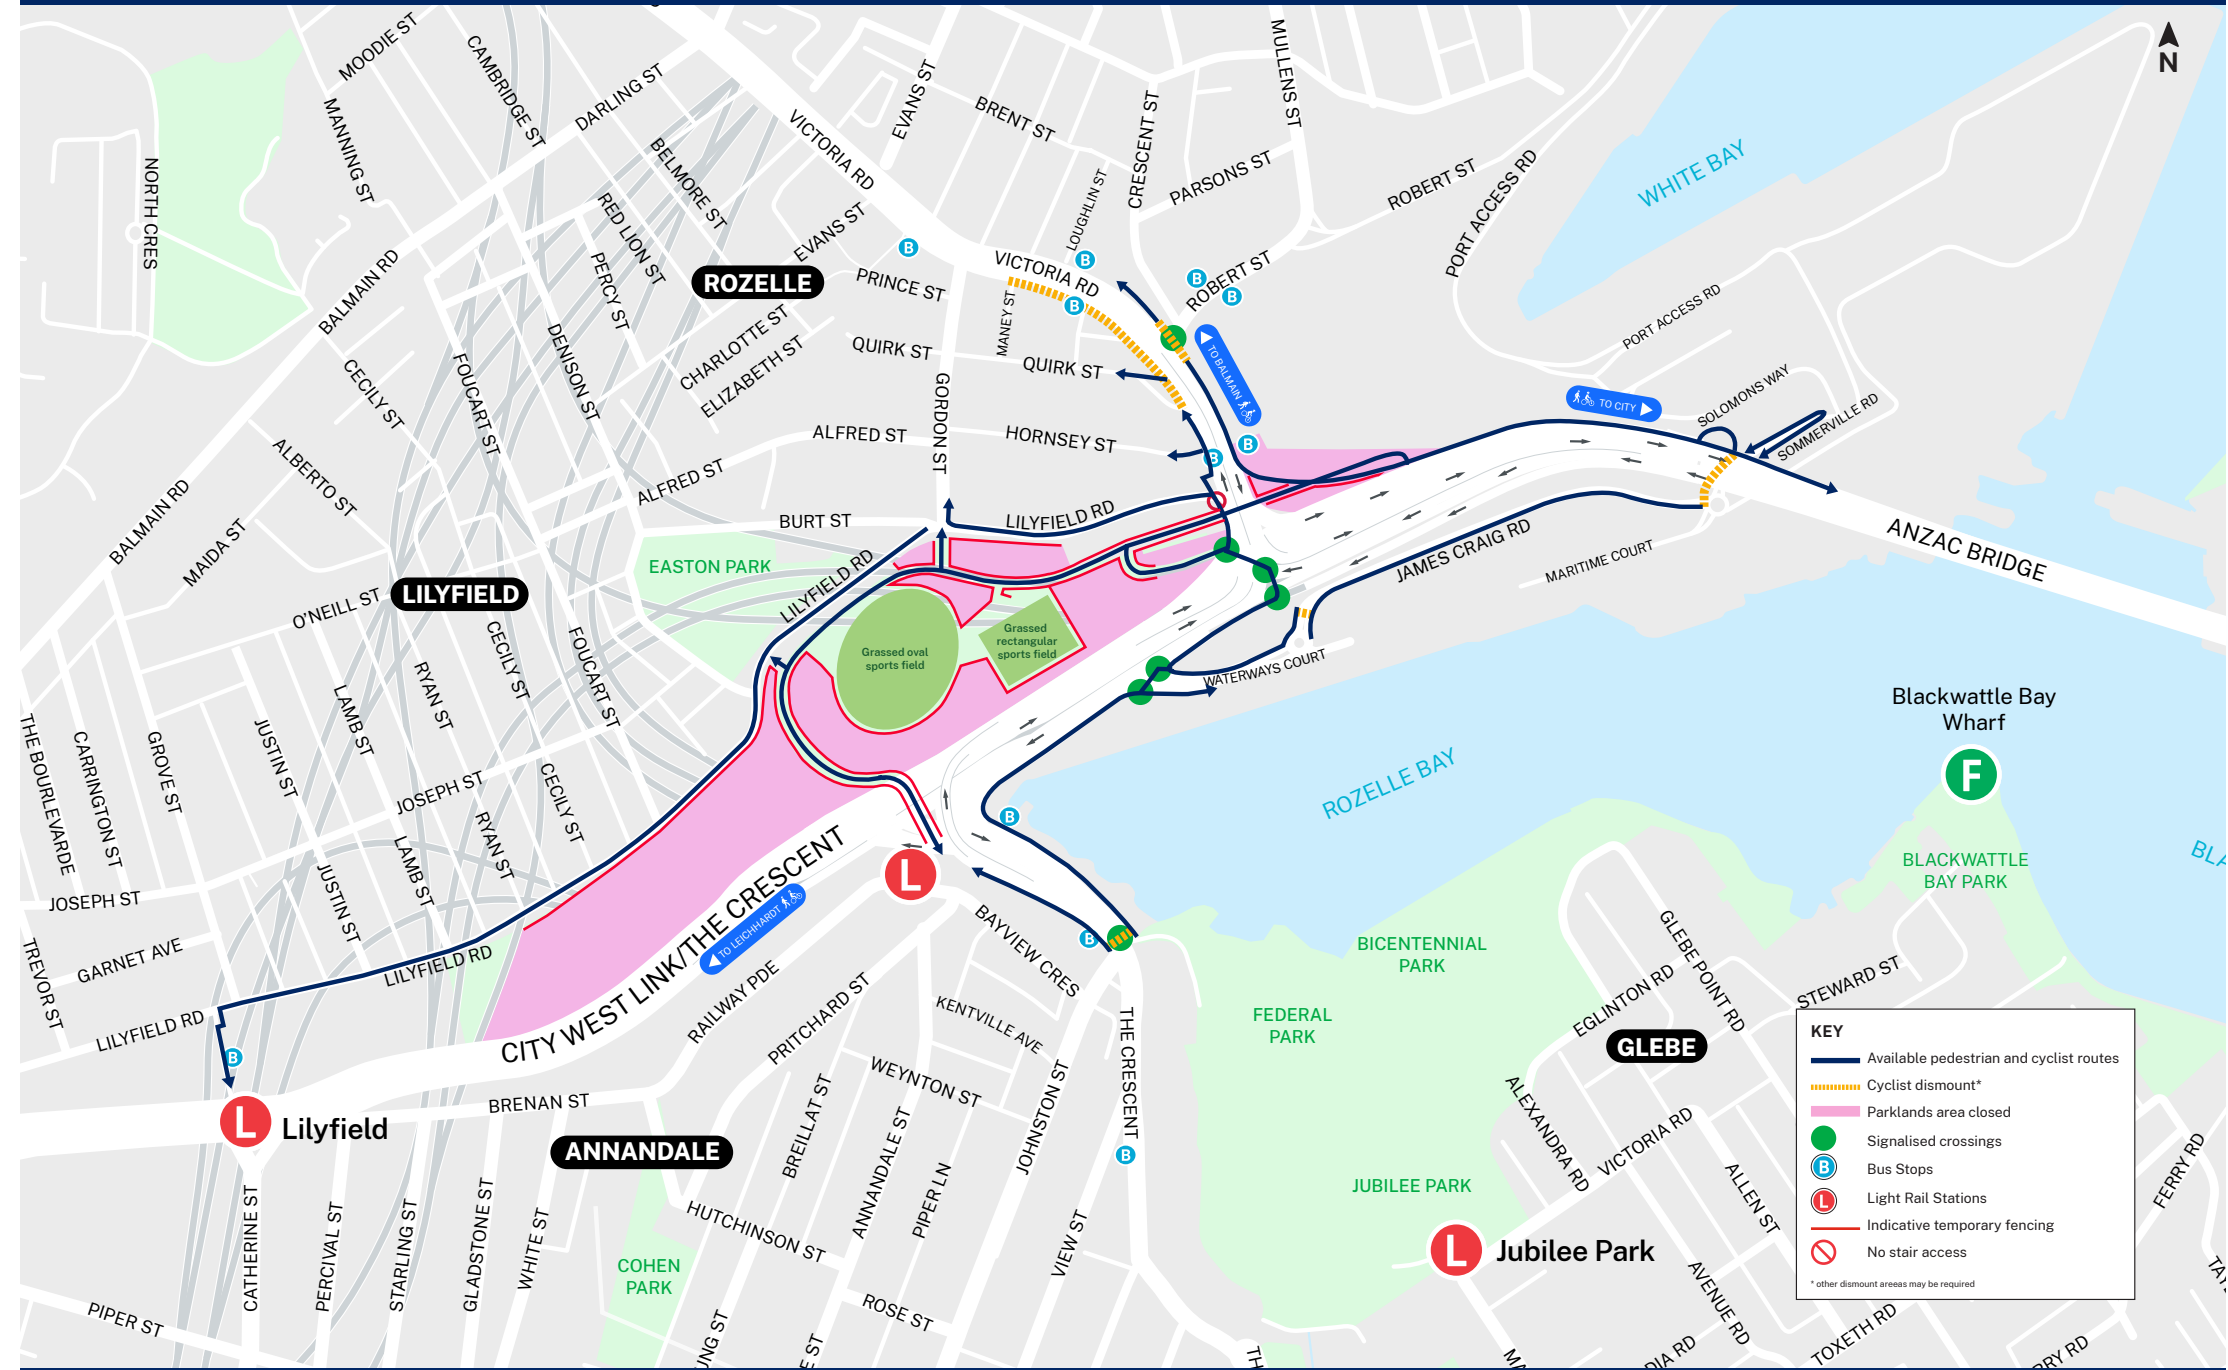

Rozelle Parklands Walking and Cycling Links Re-opening

KEY

- Available pedestrian and cyclist routes
- Cyclist dismount*
- Parklands area closed
- Signalised crossings
- Bus Stops
- Light Rail Stations
- Indicative temporary fencing
- No stair access

* other dismount areas may be required